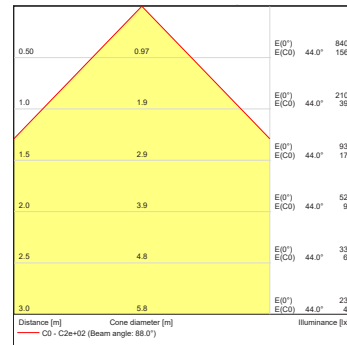

ArcSource Outdoor 48MC Integral
RGBCW 90dg