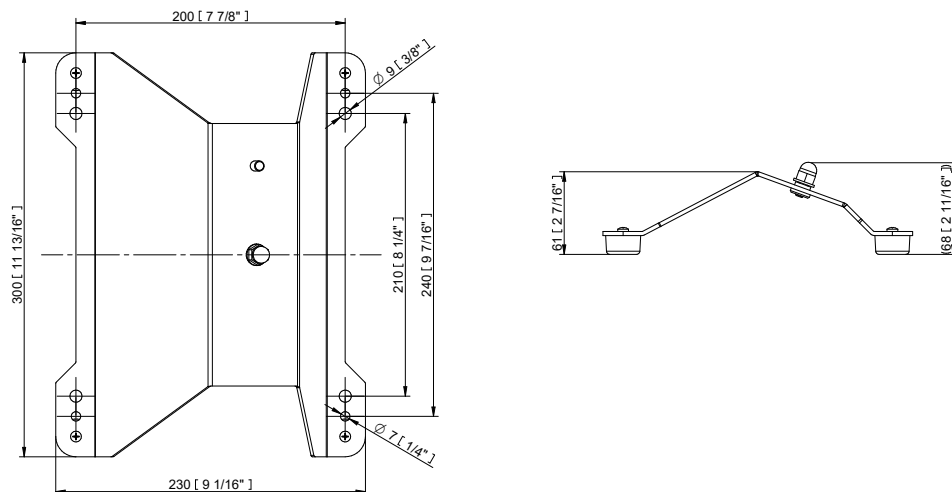

BI-SYMMETRICAL BEAM ANGLES

Bi-symmetrical: 7°x30°, 7°x60°, 35°x70°, 10°x90°

Bi-symmetrical: 30°x7°, 60°x7°, 70°x35°, 90°x10°

PHOTOMETRIC DATA

ArcSource Outdoor 48MC Integral
RGBCW 7dg

ArcSource Outdoor 48MC Integral
RGBCW 13dg

SPECIFICATION SHEET

ARCOURCE OUTDOOR 48MC INTEGRAL

PHOTOMETRIC DATA

ArcSource Outdoor 48MC Integral
RGBCW 7dg x 30dg

ArcSource Outdoor 48MC Integral
RGBCW 7dg x 60dg

ArcSource Outdoor 48MC Integral
RGBCW 10dg x 90dg

ACCESSORIES FOR ARCSOURCE OUTDOOR 48MC INTEGRAL

Top Hat

Half Top Hat

Floor Stand

SPECIFICATION SHEET
ARCSOURCE OUTDOOR 48MC INTEGRAL

Land Spike

Tenon Adapter \varnothing 63 - 80 mm / \varnothing 80 - 106 mm

Pole Clamp \varnothing 63 - 80 mm | \varnothing 80 - 105 mm