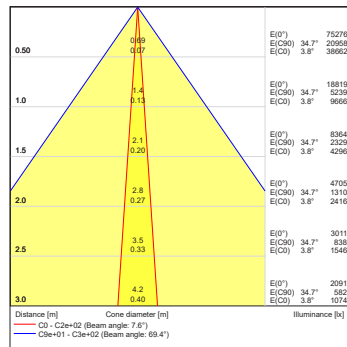

ArcSource Outdoor 48MC Integral
RGBCW 35dg x 70dg