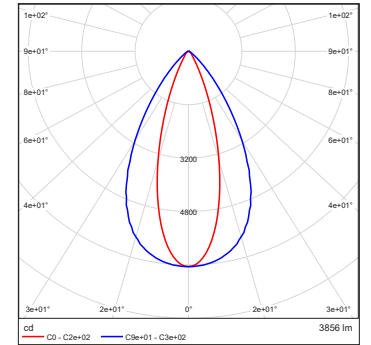

ArcSource Outdoor 48MC Integral
RGBCW 35dg x 70dg