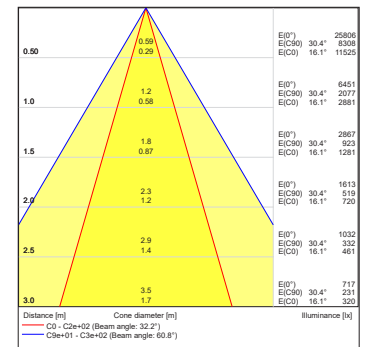

ArcSource Outdoor 48MC Integral
RGBCW 35dg x 70dg