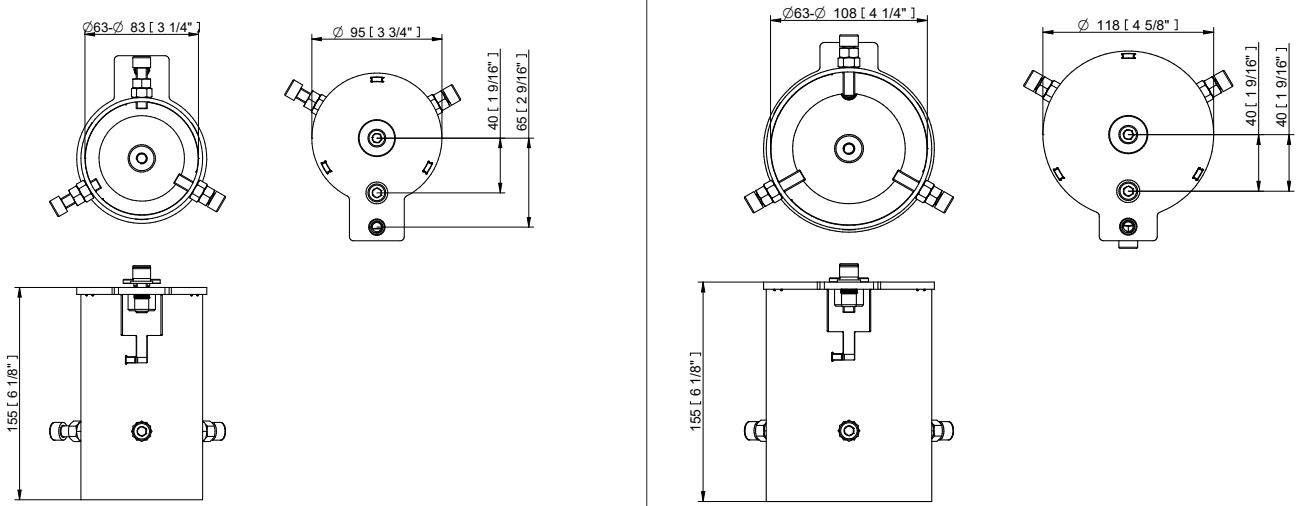

Projected Lumen Maintenance

The projected lumen maintenance is 90,000 hours (L90B10).

Power Consumption

130W energy-consumption provides excellent efficiency at low operating costs.

Physical (max WxHxD)

The durable cast aluminum body with a lens covered by tempered glass provides a stylish, compact lighting solution with an IP67 certification. The fixture's physical dimensions are 310 x 348 x 230 mm (12.21 x 13.7 x 9.06 in) and it weighs 11.4 kg (25.13 lbs).

ACCESSORIES FOR ARCSOURCE OUTDOOR 48MC INTEGRAL

Top Hat

Half Top Hat

Floor Stand

SPECIFICATION SHEET
ARCSOURCE OUTDOOR 48MC INTEGRAL

Land Spike

Tenon Adapter \varnothing 63 - 80 mm / \varnothing 80 - 106 mm

Pole Clamp \varnothing 63 - 80 mm | \varnothing 80 - 105 mm