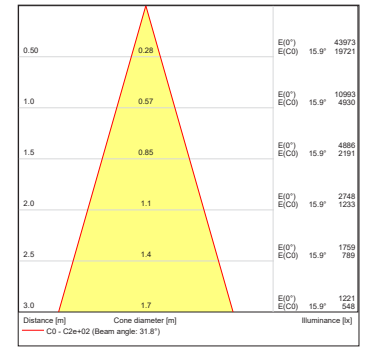

ArcSource Outdoor 48MC Integral
RGBCW 30dg