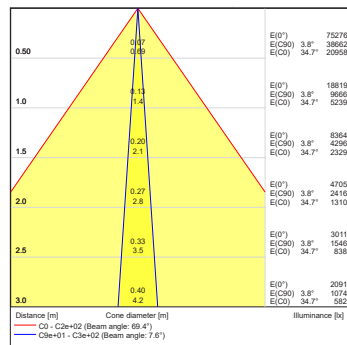

Projected Lumen Maintenance

The projected lumen maintenance is 90,000 hours (L90B10).

Power Consumption

130W energy-consumption provides excellent efficiency at low operating costs.

Physical (max WxHxD)

The durable cast aluminum body with a lens covered by tempered glass provides a stylish, compact lighting solution with an IP67 certification. The fixture's physical dimensions are 310 x 348 x 230 mm (12.21 x 13.7 x 9.06 in) and it weighs 11.4 kg (25.13 lbs).

DIMENSIONS

PHOTOMETRIC OVERVIEW

Lumen Output (lm)

	RGBCW (W 6500 K)	RGBA	CW (6500 K)	WW (W 3000 K)
7°	4 026	3 552	5 841	4 026
13°	4 026	3 552	5 841	4 026
20°	3 976	3 508	5 768	3 976
30°	3 963	3 497	5 749	3 963
40°	3 953	3 488	5 734	3 953
60°	3 943	3 479	5 720	3 943
90°	3 840	3 388	5 570	3 840
7° x 30°, 30° x 7°	3 870	3 415	5 614	3 870
7° x 60°, 60° x 7°	3 813	3 365	5 532	3 813
35° x 70°, 70° x 35°	3 856	3 403	5 594	3 856
10° x 90°, 90° x 10°	3 593	3 171	5 213	3 593

SPECIFICATION SHEET

ARCOURCE OUTDOOR 48MC INTEGRAL

PHOTOMETRIC DATA

ArcSource Outdoor 48MC Integral
RGBCW 7dg x 30dg

ArcSource Outdoor 48MC Integral
RGBCW 7dg x 60dg

ArcSource Outdoor 48MC Integral
RGBCW 10dg x 90dg

ArcSource Outdoor 48MC Integral
RGBCW 35dg x 70dg

ArcSource Outdoor 48MC Integral
RGBCW 30dg x 7dg

ArcSource Outdoor 48MC Integral
RGBCW 60dg x 7dg

ArcSource Outdoor 48MC Integral
RGBCW 90dg x 10dg

ArcSource Outdoor 48MC Integral
RGBCW 70dg x 35dg