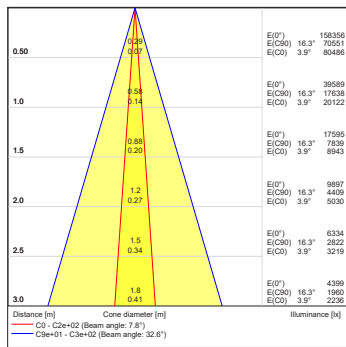

ArcSource Outdoor 48MC Integral
RGBCW 35dg x 70dg