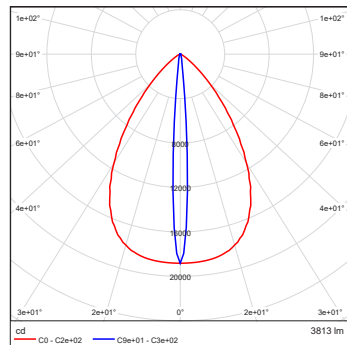

ArcSource Outdoor 48MC Integral
RGBCW 60dg x 7dg