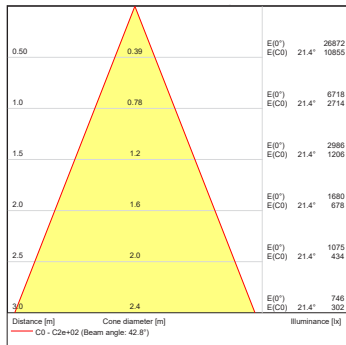

ArcSource Outdoor 48MC Integral
RGBCW 40dg