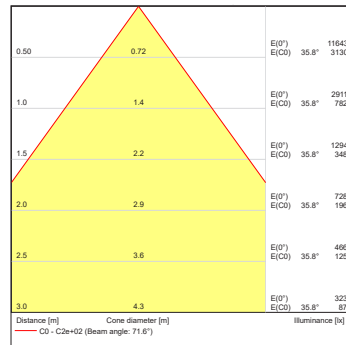

ArcSource Outdoor 48MC Integral
RGBCW 60dg