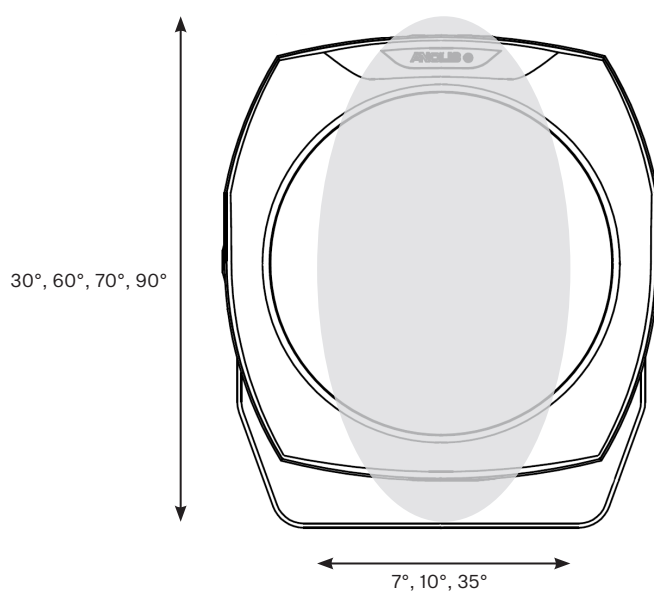

Projected Lumen Maintenance

The projected lumen maintenance is 90,000 hours (L90B10).

Power Consumption

130W energy-consumption provides excellent efficiency at low operating costs.

Physical (max WxHxD)

The durable cast aluminum body with a lens covered by tempered glass provides a stylish, compact lighting solution with an IP67 certification. The fixture's physical dimensions are 310 x 348 x 230 mm (12.21 x 13.7 x 9.06 in) and it weighs 11.4 kg (25.13 lbs).

7°x30°

7°x60°

10°x90°

35°x70°

30°x7°

60°x7°

90°x10°

70°x35°

DIMENSIONS

PHOTOMETRIC OVERVIEW

Lumen Output (lm)

	RGBCW (W 6500 K)	RGBA	CW (6500 K)	WW (W 3000 K)
7°	4 026	3 552	5 841	4 026
13°	4 026	3 552	5 841	4 026
20°	3 976	3 508	5 768	3 976
30°	3 963	3 497	5 749	3 963
40°	3 953	3 488	5 734	3 953
60°	3 943	3 479	5 720	3 943
90°	3 840	3 388	5 570	3 840
7° x 30°, 30° x 7°	3 870	3 415	5 614	3 870
7° x 60°, 60° x 7°	3 813	3 365	5 532	3 813
35° x 70°, 70° x 35°	3 856	3 403	5 594	3 856
10° x 90°, 90° x 10°	3 593	3 171	5 213	3 593

BI-SYMMETRICAL BEAM ANGLES

Bi-symmetrical: 7°x30°, 7°x60°, 35°x70°, 10°x90°

Bi-symmetrical: 30°x7°, 60°x7°, 70°x35°, 90°x10°

PHOTOMETRIC DATA

ArcSource Outdoor 48MC Integral
RGBCW 7dg

ArcSource Outdoor 48MC Integral
RGBCW 13dg