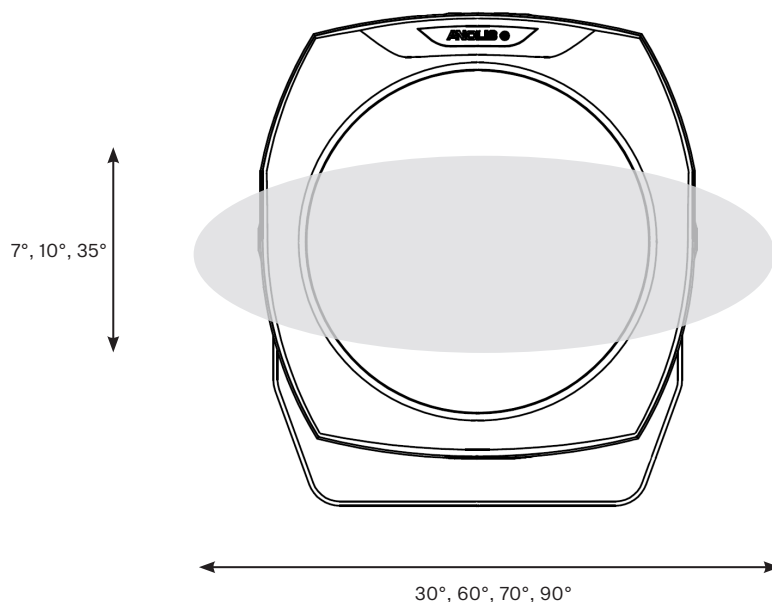

Projected Lumen Maintenance

The projected lumen maintenance is 90,000 hours (L90B10).

Power Consumption

130W energy-consumption provides excellent efficiency at low operating costs.

Physical (max WxHxD)

The durable cast aluminum body with a lens covered by tempered glass provides a stylish, compact lighting solution with an IP67 certification. The fixture's physical dimensions are 310 x 348 x 230 mm (12.21 x 13.7 x 9.06 in) and it weighs 11.4 kg (25.13 lbs).

DIMENSIONS

PHOTOMETRIC OVERVIEW

Lumen Output (lm)

	RGBCW (W 6500 K)	RGBA	CW (6500 K)	WW (W 3000 K)
7°	4 026	3 552	5 841	4 026
13°	4 026	3 552	5 841	4 026
20°	3 976	3 508	5 768	3 976
30°	3 963	3 497	5 749	3 963
40°	3 953	3 488	5 734	3 953
60°	3 943	3 479	5 720	3 943
90°	3 840	3 388	5 570	3 840
7° x 30°, 30° x 7°	3 870	3 415	5 614	3 870
7° x 60°, 60° x 7°	3 813	3 365	5 532	3 813
35° x 70°, 70° x 35°	3 856	3 403	5 594	3 856
10° x 90°, 90° x 10°	3 593	3 171	5 213	3 593

BI-SYMMETRICAL BEAM ANGLES

Bi-symmetrical: 7°x30°, 7°x60°, 35°x70°, 10°x90°

Bi-symmetrical: 30°x7°, 60°x7°, 70°x35°, 90°x10°

PHOTOMETRIC DATA

ArcSource Outdoor 48MC Integral
RGBCW 7dg

ArcSource Outdoor 48MC Integral
RGBCW 13dg