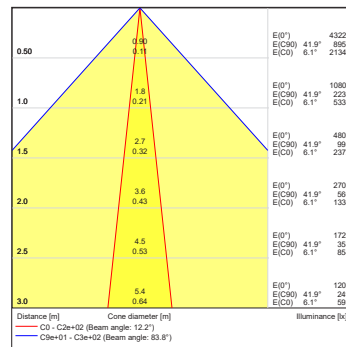

ArcSource Outdoor 48MC Integral
RGBCW 35dg x 70dg