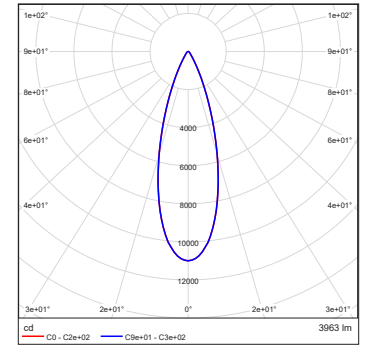

ArcSource Outdoor 48MC Integral
RGBCW 30dg