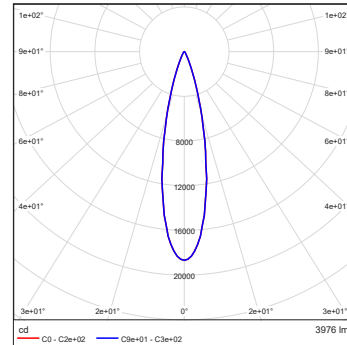

ArcSource Outdoor 48MC Integral
RGBCW 20dg