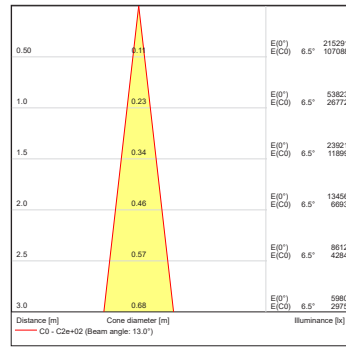

Projected Lumen Maintenance

The projected lumen maintenance is 90,000 hours (L90B10).

Power Consumption

130W energy-consumption provides excellent efficiency at low operating costs.

Physical (max WxHxD)

The durable cast aluminum body with a lens covered by tempered glass provides a stylish, compact lighting solution with an IP67 certification. The fixture's physical dimensions are 310 x 348 x 230 mm (12.21 x 13.7 x 9.06 in) and it weighs 11.4 kg (25.13 lbs).

DIMENSIONS

PHOTOMETRIC OVERVIEW

Lumen Output (lm)

	RGBCW (W 6500 K)	RGBA	CW (6500 K)	WW (W 3000 K)
7°	4 026	3 552	5 841	4 026
13°	4 026	3 552	5 841	4 026
20°	3 976	3 508	5 768	3 976
30°	3 963	3 497	5 749	3 963
40°	3 953	3 488	5 734	3 953
60°	3 943	3 479	5 720	3 943
90°	3 840	3 388	5 570	3 840
7° x 30°, 30° x 7°	3 870	3 415	5 614	3 870
7° x 60°, 60° x 7°	3 813	3 365	5 532	3 813
35° x 70°, 70° x 35°	3 856	3 403	5 594	3 856
10° x 90°, 90° x 10°	3 593	3 171	5 213	3 593

BI-SYMMETRICAL BEAM ANGLES

Bi-symmetrical: 7°x30°, 7°x60°, 35°x70°, 10°x90°

Bi-symmetrical: 30°x7°, 60°x7°, 70°x35°, 90°x10°

PHOTOMETRIC DATA

ArcSource Outdoor 48MC Integral
RGBCW 7dg

ArcSource Outdoor 48MC Integral
RGBCW 13dg