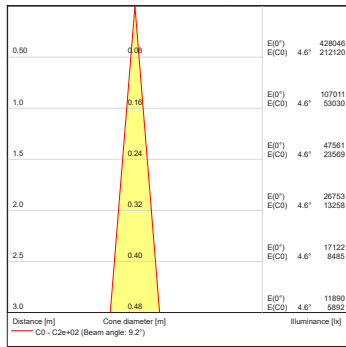

Projected Lumen Maintenance

The projected lumen maintenance is 90,000 hours (L90B10).

Power Consumption

130W energy-consumption provides excellent efficiency at low operating costs.

Physical (max WxHxD)

The durable cast aluminum body with a lens covered by tempered glass provides a stylish, compact lighting solution with an IP67 certification. The fixture's physical dimensions are 310 x 348 x 230 mm (12.21 x 13.7 x 9.06 in) and it weighs 11.4 kg (25.13 lbs).

DIMENSIONS

PHOTOMETRIC OVERVIEW

Lumen Output (lm)

	RGBCW (W 6500 K)	RGBA	CW (6500 K)	WW (W 3000 K)
7°	4 026	3 552	5 841	4 026
13°	4 026	3 552	5 841	4 026
20°	3 976	3 508	5 768	3 976
30°	3 963	3 497	5 749	3 963
40°	3 953	3 488	5 734	3 953
60°	3 943	3 479	5 720	3 943
90°	3 840	3 388	5 570	3 840
7° x 30°, 30° x 7°	3 870	3 415	5 614	3 870
7° x 60°, 60° x 7°	3 813	3 365	5 532	3 813
35° x 70°, 70° x 35°	3 856	3 403	5 594	3 856
10° x 90°, 90° x 10°	3 593	3 171	5 213	3 593

BI-SYMMETRICAL BEAM ANGLES

Bi-symmetrical: 7°x30°, 7°x60°, 35°x70°, 10°x90°

Bi-symmetrical: 30°x7°, 60°x7°, 70°x35°, 90°x10°

PHOTOMETRIC DATA

ArcSource Outdoor 48MC Integral
RGBCW 7dg

ArcSource Outdoor 48MC Integral
RGBCW 13dg