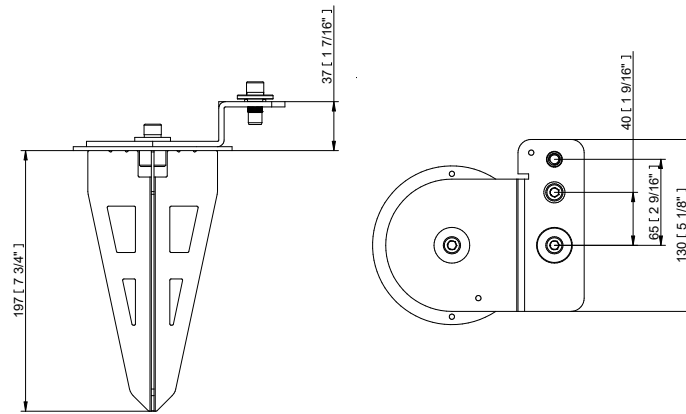

Projected Lumen Maintenance

The projected lumen maintenance is 90,000 hours (L90B10).

Power Consumption

130W energy-consumption provides excellent efficiency at low operating costs.

Physical (max WxHxD)

The durable cast aluminum body with a lens covered by tempered glass provides a stylish, compact lighting solution with an IP67 certification. The fixture's physical dimensions are 310 x 348 x 230 mm (12.21 x 13.7 x 9.06 in) and it weighs 11.4 kg (25.13 lbs).

SPECIFICATION SHEET

ARCOURCE OUTDOOR 48MC INTEGRAL

PHOTOMETRIC DATA

ArcSource Outdoor 48MC Integral
RGBCW 7dg x 30dg

ArcSource Outdoor 48MC Integral
RGBCW 7dg x 60dg

ArcSource Outdoor 48MC Integral
RGBCW 10dg x 90dg

ACCESSORIES FOR ARCSOURCE OUTDOOR 48MC INTEGRAL

Top Hat

Half Top Hat

Floor Stand

SPECIFICATION SHEET
ARCSOURCE OUTDOOR 48MC INTEGRAL

Land Spike

Tenon Adapter \varnothing 63 - 80 mm / \varnothing 80 - 106 mm

Pole Clamp \varnothing 63 - 80 mm | \varnothing 80 - 105 mm